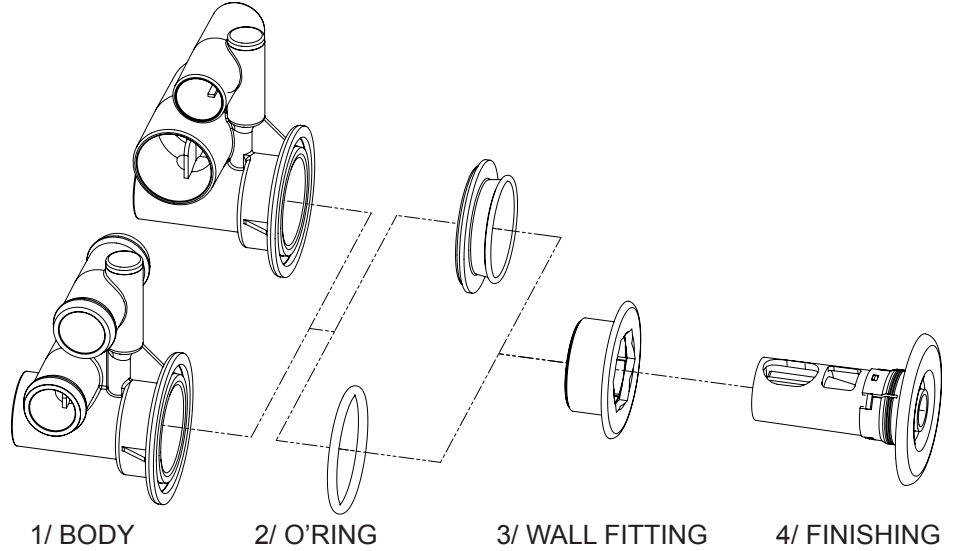

A technological revolution...  
...when the knowledge meets experience

**1/ 2 Bodies PVC available :**  
Glued version 32 x 20  
Clamp version 25 x 25

**2/ 2 O'Rings available :**  
Standard O'Ring  
Wall Fitting O'Ring

**3/ 2 Wall Fittings :**  
Standard Wall fitting  
Platinum Wall Fitting

**4/ Different finishing :**  
15 with eye-ball finishing available  
5 with rotary finishing available

Ref	Bodies	Drawings	Technical Features
BODY	<b>Clamp 25 x 25</b>  3472550001		Ø of drilling 40mm and 41mm with wall fitting o'ring Baths thickness from 1 to 12 mm PVC made of 2 different connections : 32 x 20 for glued pipe 25 x 25 for clamped pipe Existing version : open/open, left/close, right/close Very powerfull jet Possibility to regulate the flow Different colours available
	<b>Glued version 32 x 20</b>  3472320001		

Ref	Standard O'Ring	Wall Fitting O'Ring
O'RING	 2917440008 47x4 NBR 70 shores	 2917400001 Silicone useless

Ref	Standard Wall Fitting	Platinum Wall Fitting
WALL FITTING	 3612000001 18 mm threaded Bath thickness from 2 to 12 mm with standard o'ring and 1 to 10 mm with wall fitting o'ring	 3652001023 15 mm threaded Bath thickness from 3 to 8 mm with standard o'ring and 1 to 6 mm with wall fitting o'ring Only with platinum finishing